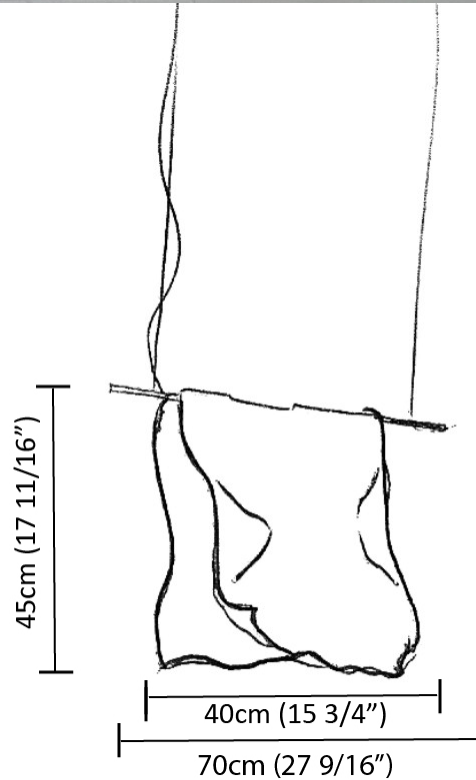

1. To build a product code in our configurator select the specify button on the base model # product page
2. To build a manual product code on this datasheet choose from the options listed below in blue font and add the suffix to the base model #

GENERAL

Series: Stendimi
Brand: Knikerboker
Division: Design
Mounting Type: Suspension
Mounting Location: Ceiling
Subcategory: Pendant

PHYSICAL

Shape: Abstract
Length (mm): 400
Length (in): 15 3/4
Height (mm): 450
Height (in): 17 11/16
Max. Overall Height (mm): 2450
Max. Overall Height (in): 96 7/16
Light Distribution: Direct / Indirect
Fixture Finish: EWH / EBK / MAN / COF / PRD / SLF / GLF / CLF / BRL / EWS / EWG / EWC / EWR / EBS / EBG / EBC / EBC / EBB / MAS / MAD / MAC / MAB / COS / CGO / CCL / CBL / PRS / PRG / PRC / PRB
Fixture Material: Metal
Cable Details: Silicon Cable 2000mm / 78 3/4"

ELECTRICAL

Lamp Type: LED
Total Output Wattage (W): 14.7
Dimming: 0-10V Dimming
Driver Included: Yes
Driver Location: Integrated
Driver Type: Constant Voltage - Universal
Driver Class: Class 2
Input Voltage (V): 120 - 277
Output Voltage (V): 24
Upon Request: (Not included - see components) Remote: 0-10Vdc dimming / (Included) Integral Non-dimming 277Vac

LED

Number of LEDs: 4 strips
Color Temperature (°K): 3000
Max. Delivered Lumen (lm): 1620
CRI: >80 CRI
Lamp Life (hrs): 50000

OPTICAL

RATINGS AND CERTIFICATIONS

Certified By: Certified for North American Standards
IP rating: IP20