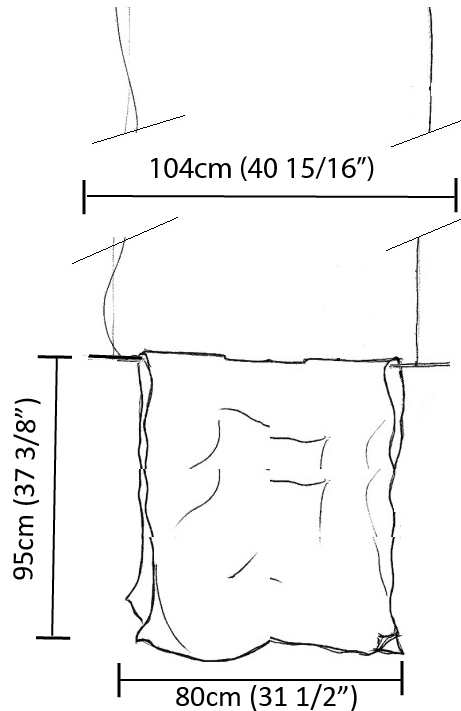

GENERAL

Series: Stendimi _____
Brand: Knikerboker _____
Division: Design _____
Mounting Type: Suspension _____
Mounting Location: Ceiling _____
Subcategory: Pendant _____

PHYSICAL

Shape: Abstract _____
Length (mm): 800 _____
Length (in): 31 ½ _____
Height (mm): 950 _____
Height (in): 37 ¾ _____
Max. Overall Height (mm): 2950 _____
Max. Overall Height (in): 116 ⅝ _____
Light Distribution: Direct / Indirect _____
Fixture Finish: EWH / EBK / MAN / COF / PRD / SLF / GLF / CLF / BRL / EWS / EWG / EWC / EWR / EBS / EBG / EBC / EBC / EBB / MAS / MAD / MAC / MAB / COS / CGO / CCL / CBL / PRS / PRG / PRC / PRB _____
Fixture Material: Metal _____
Cable Details: 2 Steel Cables 2000mm _____

ELECTRICAL

Lamp Type: LED _____
Total Output Wattage (W): 29.4 _____
Dimming: 0-10V Dimming _____
Driver Included: Yes _____
Driver Location: Integrated _____
Driver Type: Constant Voltage - Universal _____
Driver Class: Class 2 _____
Input Voltage (V): 120 - 277 _____
Output Voltage (V): 24 _____
Upon Request: (Not included - see components) Remote: 0-10Vdc dimming / (Included) Integral Non-dimming 277Vac _____

LED

Number of LEDs: 8 strips _____
Color Temperature (°K): 3000 _____
Max. Delivered Lumen (lm): 3240 _____
CRI: >80 CRI _____
Lamp Life (hrs): 50000 _____

OPTICAL

RATINGS AND CERTIFICATIONS

Certified By: Certified for North American Standards _____
IP rating: IP20 _____